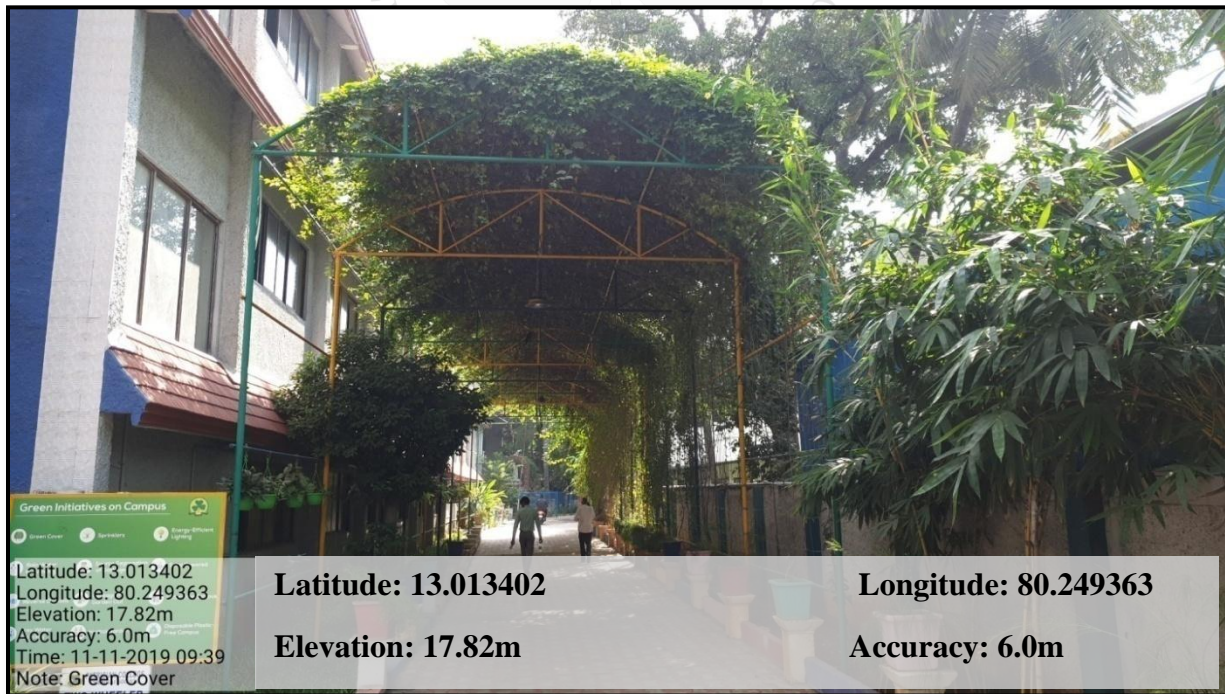

Green Cover Entrance to D- Block